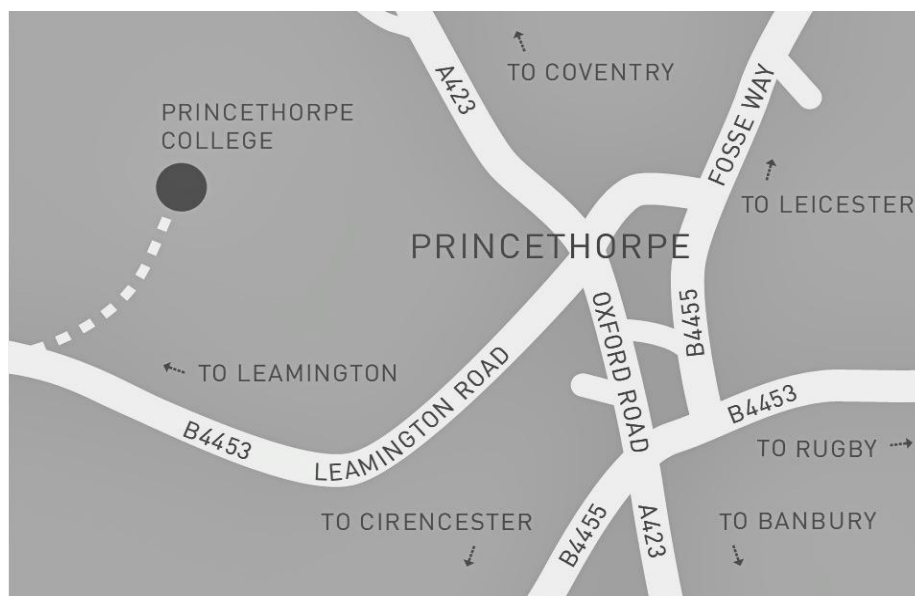

Sunday 21st August 2022

RUGBY

**Annual Radio Rally
Princethorpe College
Princethorpe, Rugby, CV23 9PY**

NGR: 140/SP395710 Locator: IO92GI

Lat/Long: 52.336N 01.421W

Directions: From A45 southwest of Rugby take the B4453.

From Coventry take the A423.

Approach the Rally from the B4453 South of the College.

Open: 10AM – 4PM N.B. Open for traders from 8:00AM

Entrance: £3 per person

15ft Pitches (One Vehicle – Two People):

£10 pre-booked before 14th August

Lat/Long: 52.336N 01.421W

Directions: From A45 southwest of Rugby take the B4453.

From Coventry take the A423.

Approach the Rally from the B4453 South of the College.

Open: 10AM – 4PM N.B. Open for traders from 8:00AM